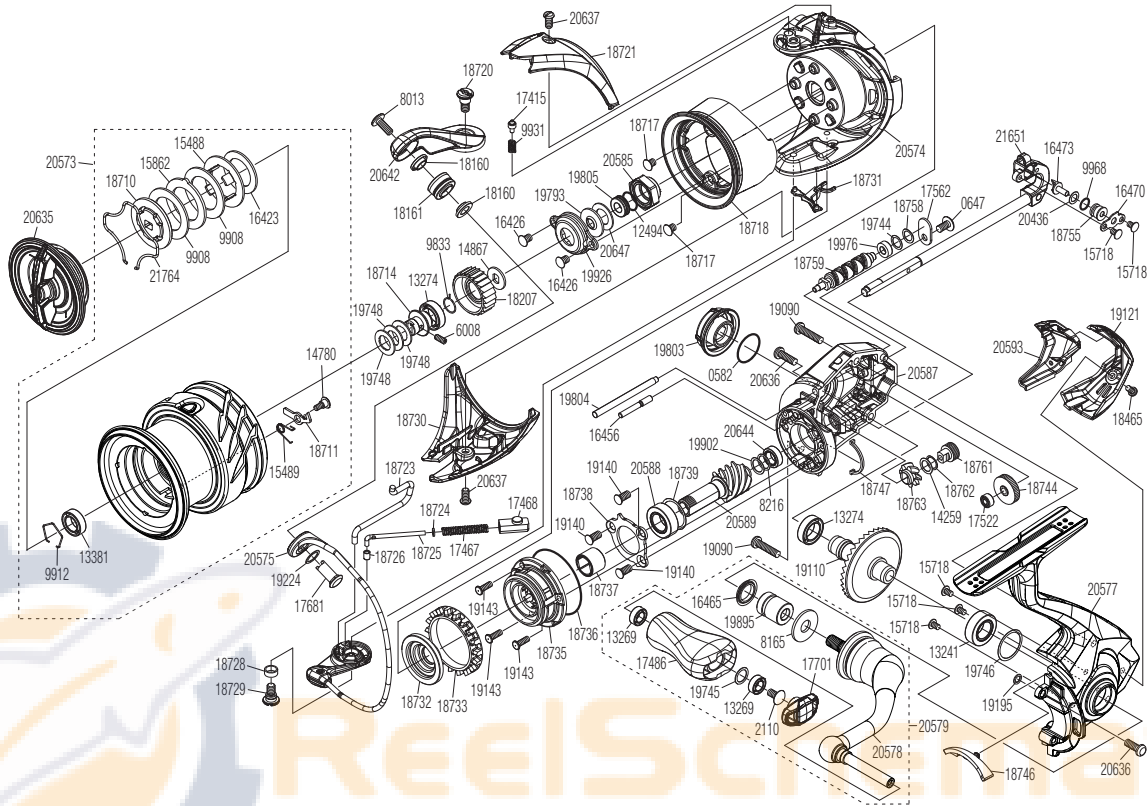

SHIMANO

TWIN POWER SA-RB

TP-2500

Please note that the number of adjusting washers may not always be the same as shown in the exploded views.
Please note that your actions take full responsibility when you take it apart.